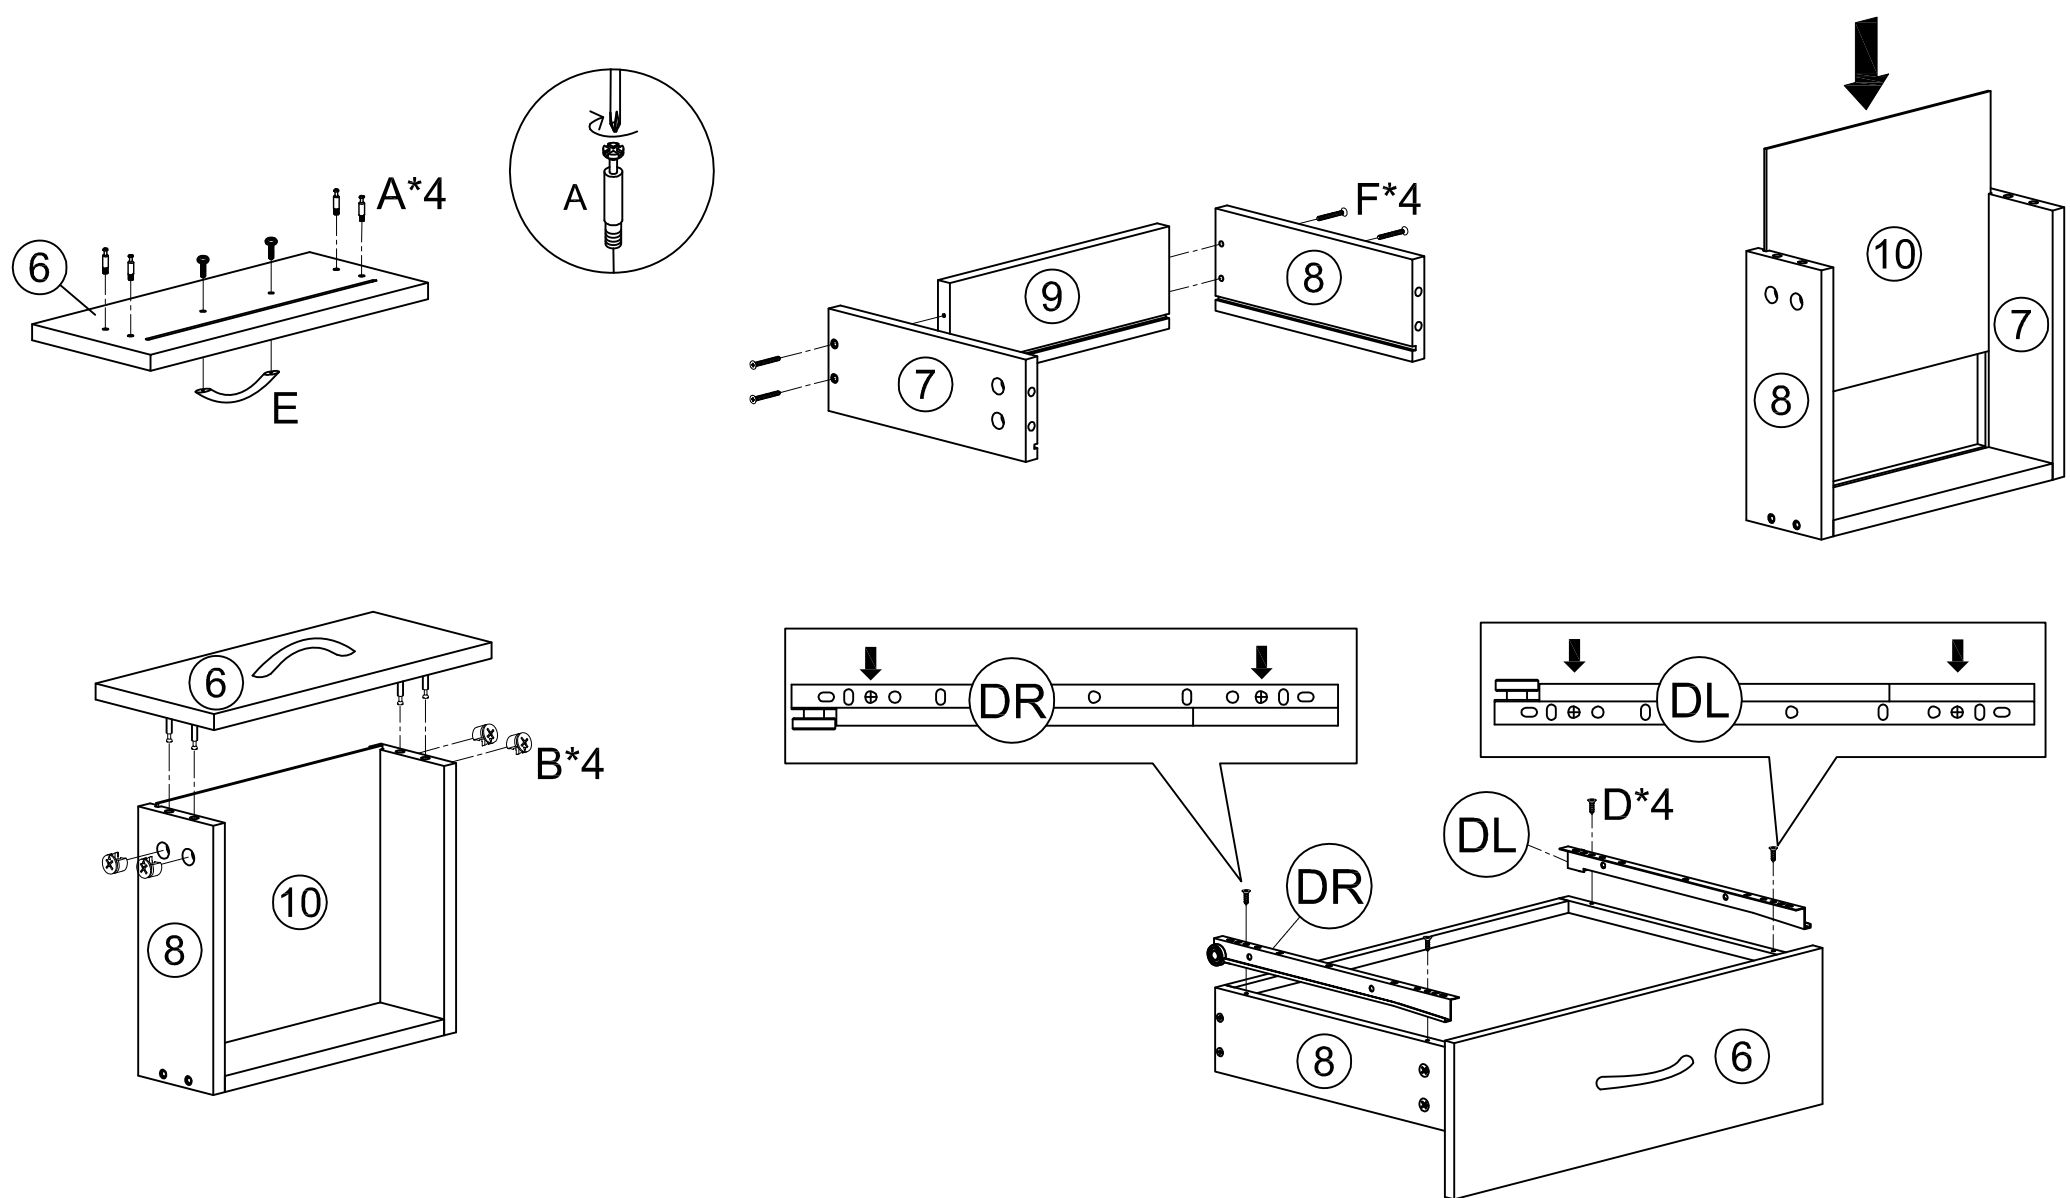

D	x20	K	x4
		Ø3.5*14mm	

8

9

D	x4	G	x4
		Ø3.5*14mm	

Mesita de Noche 1 Cajón Vensa

10

A	x4
	
M6*35mm	

B	x4
	
Ø15mm	

D	x4
	
Ø3.5*14mm	

E	x1
	

F	x4
	
Ø4*35mm	

DL	x1
	
250mm	

DR	
	
250m	

11